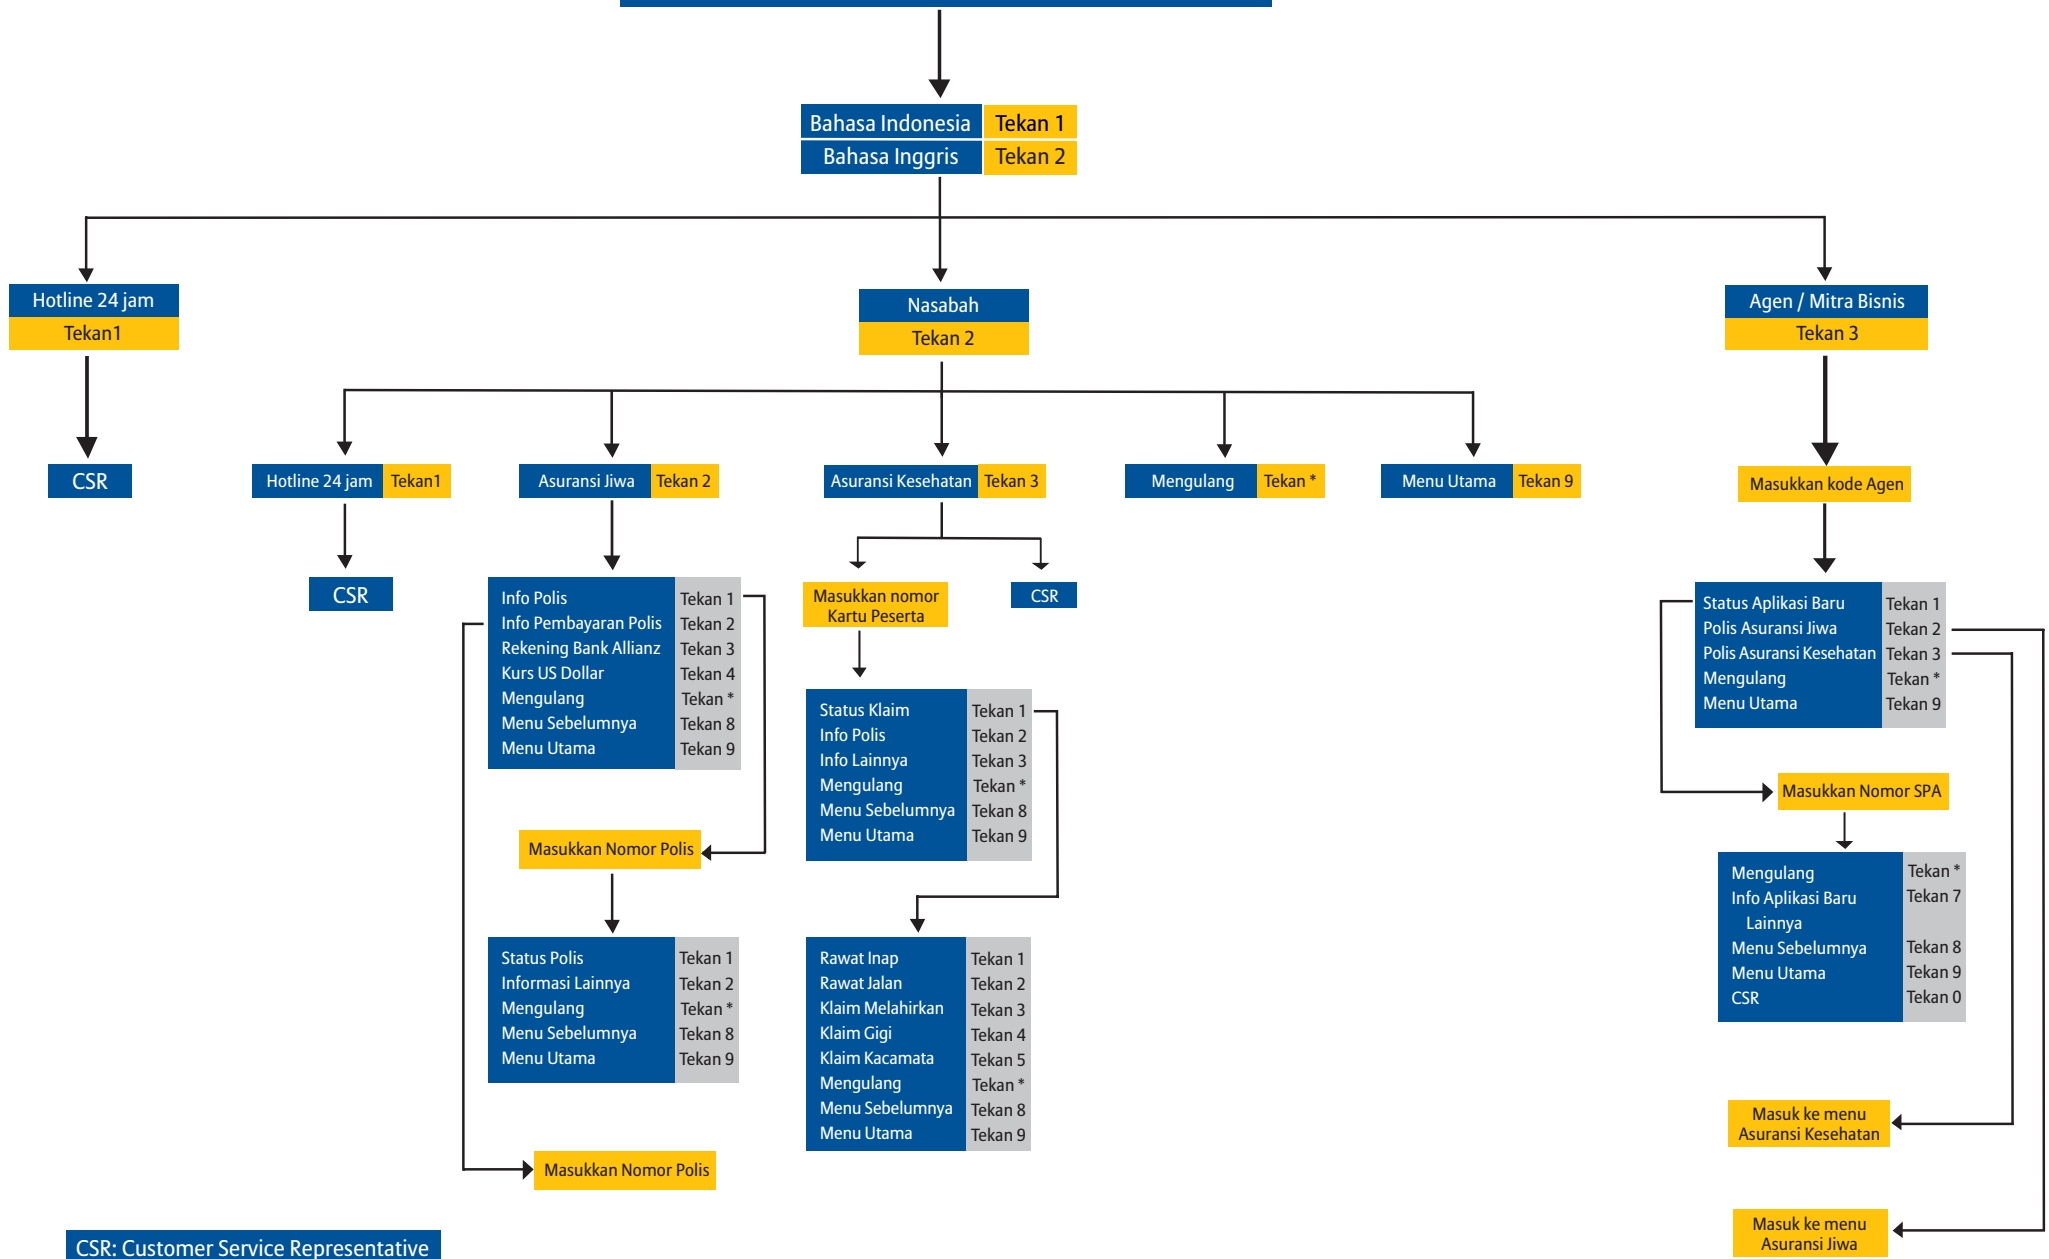

Allianz Customer Care Center : (021) 3000 3455 - 56

CSR: Customer Service Representative